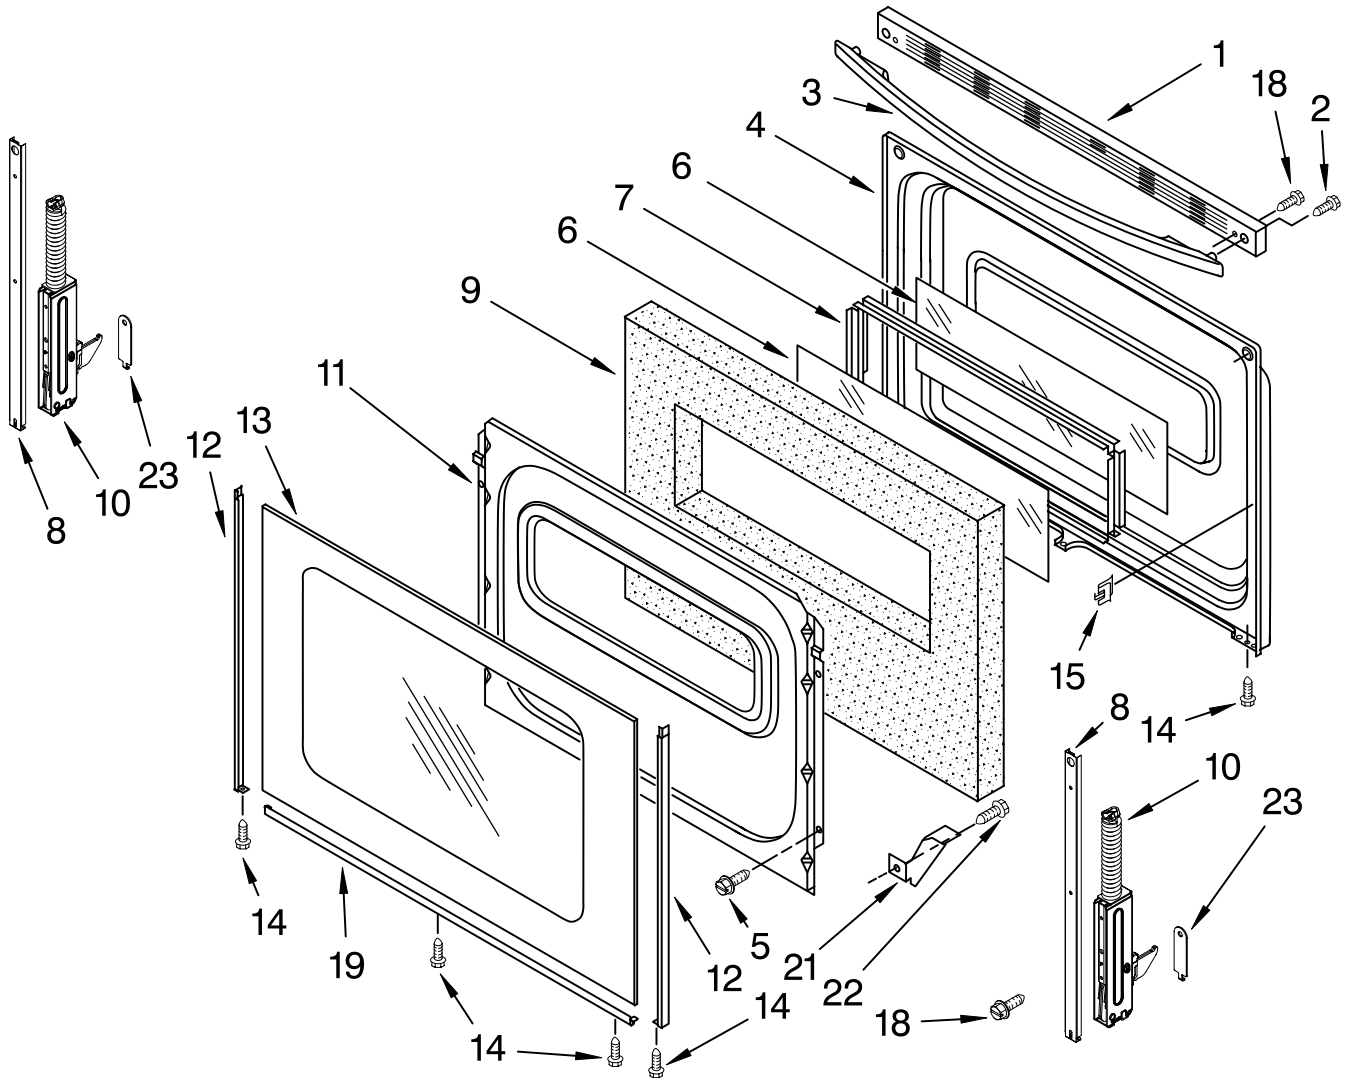

DOOR PARTS

For Models: SF367LXSQ1, SF367LXSB1, SF367LXSS1, SF367LXSY1
(Designer White) (Black) (Stainless Steel)(Universal Silver)

Illus. No.	Part No.	DESCRIPTION
1	9761975	Trim, Top
	9762391	White
	9762394	Black
	9762394	Stainless Steel
	W10067560	Model
	W10067560	Universal Silver Model
2	3196164	Screw
3		Handle, Door
	9761982	White
	9761983	Black
	9761985	Stainless Steel
4	9761344	Liner, Door
5	W10031790	Screw
6	9758162	Glass, Inner (2)
7	3186289	Frame, Glass
8	W10113759	Strap, Door
9	8272618	Insulation, Door

Illus. No.	Part No.	DESCRIPTION
10	9761493	Hinge, Door
	9761496	Stainless Steel
		And Universal
		Silver Models
11	9761357	Retainer, Insul.
12		Trim, Door Side
		Left Hand
	8523172	White
	8523171	Black
	W10113926	Gray
		Right Hand
	8523166	White
	8523165	Black
	W10113925	Gray

Illus. No.	Part No.	DESCRIPTION
13		Glass, Outer Door
	W10075980	White
	W10075990	Black
	9756435	Stainless Steel
		And Universal
		Silver Models
14	3196160	Screw
15	3196025	Clip, Door Glass
18	W10031780	Screw
19		Trim, Bottom
	8523175	White
	8523177	Black
	8523180	Stainless Steel
		Model
	W10067550	Universal Silver
		Model
21	3196794	Bracket, Window
22	3196165	Screw
23	9761517	Clip, Door Mntg(2)

FOR ORDERING INFORMATION REFER TO PARTS PRICE LIST